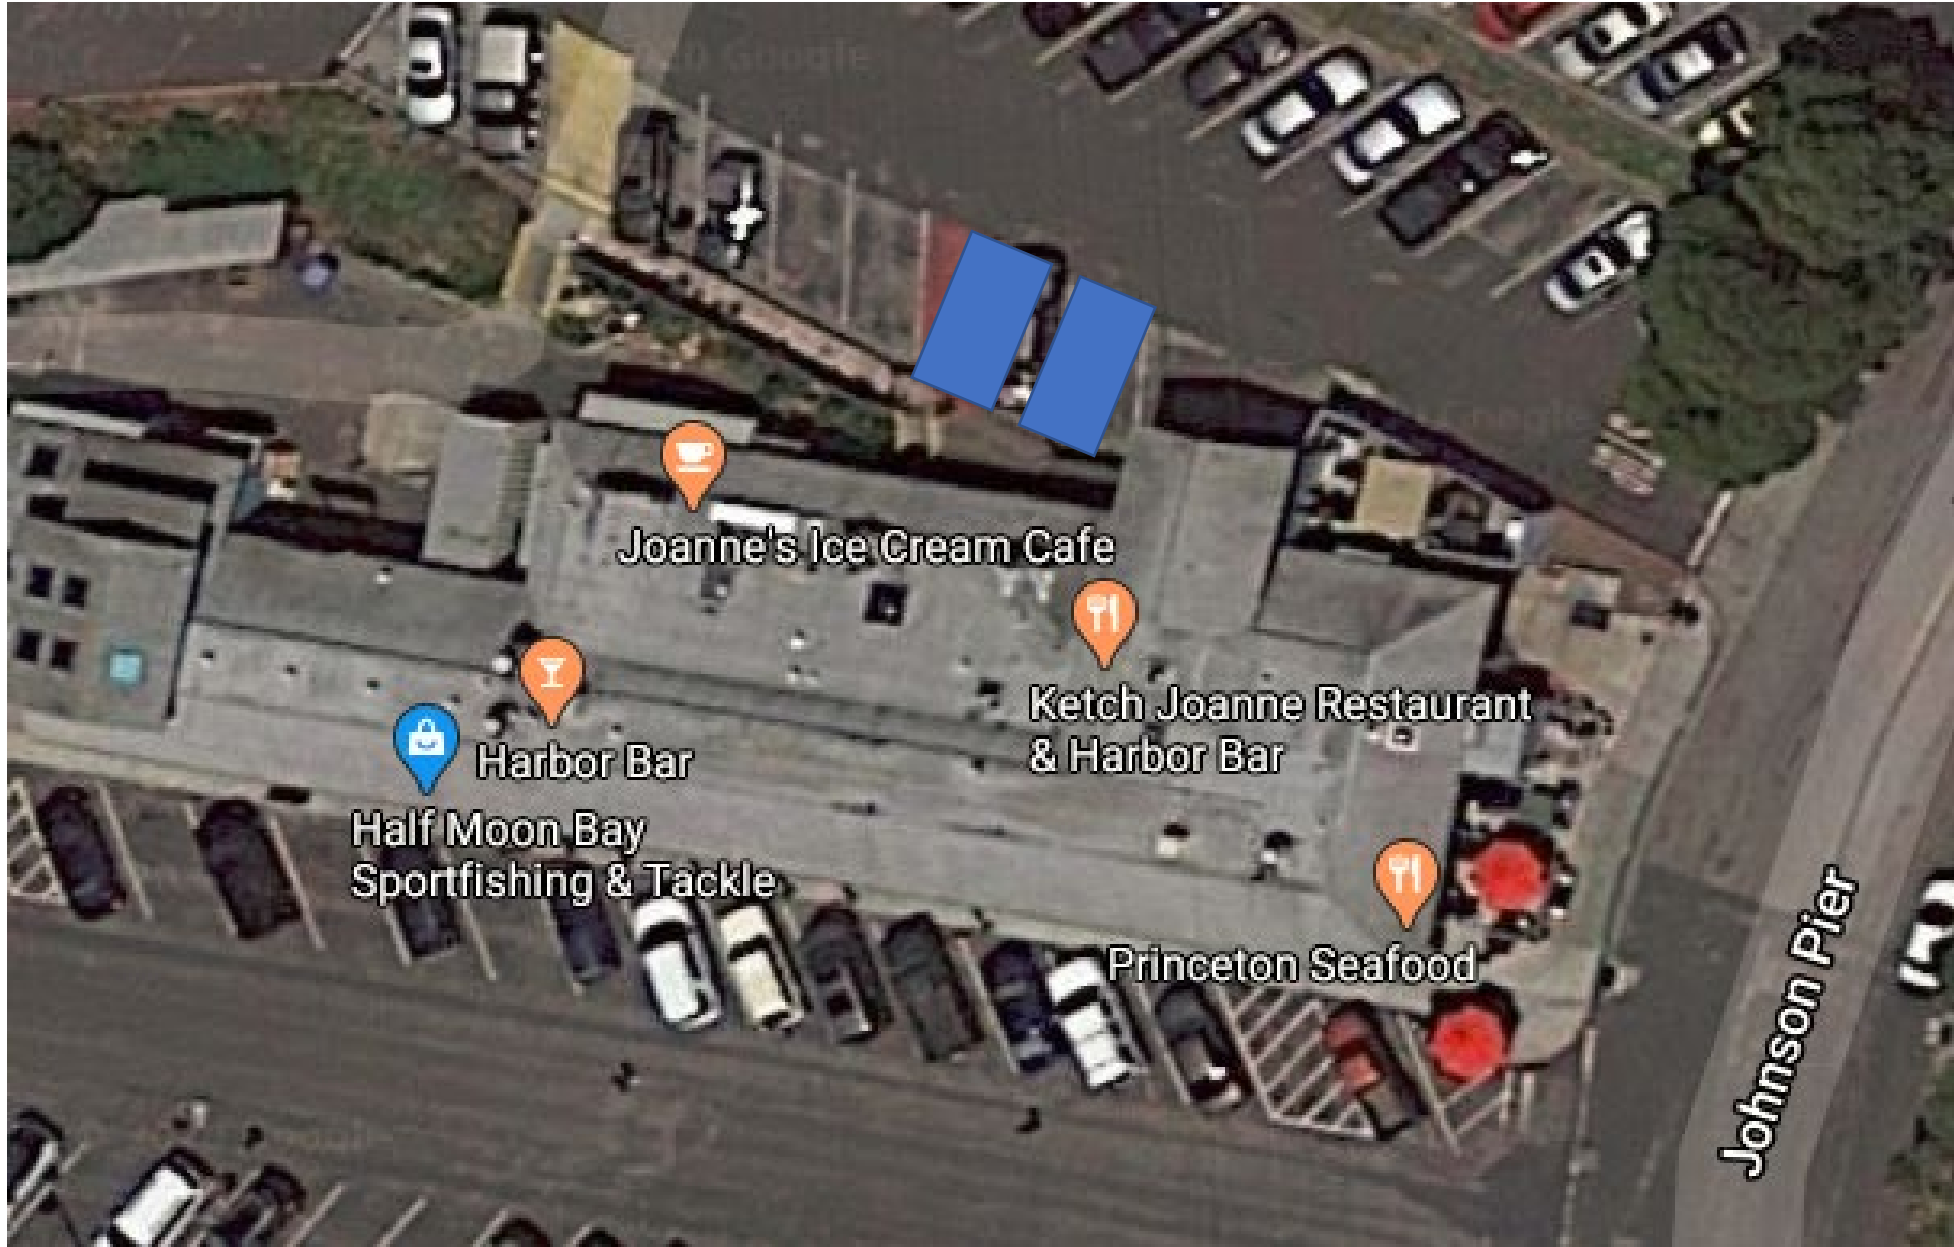

# Pillar Point Harbor Ketch Joanne Restaurant ADA Restrooms

Existing  
Conditions

TOTAL NUMBER OF EXISTING  
FIXED SEATING = 55

Inside  
Alternative

Joanne's Ice Cream Cafe

Harbor Bar

Half Moon Bay  
Sportfishing & Tackle

Ketch Joanne Restaurant  
& Harbor Bar

Princeton Seafood

Johnson Pier

Outside  
**ALTERNATE "A"**