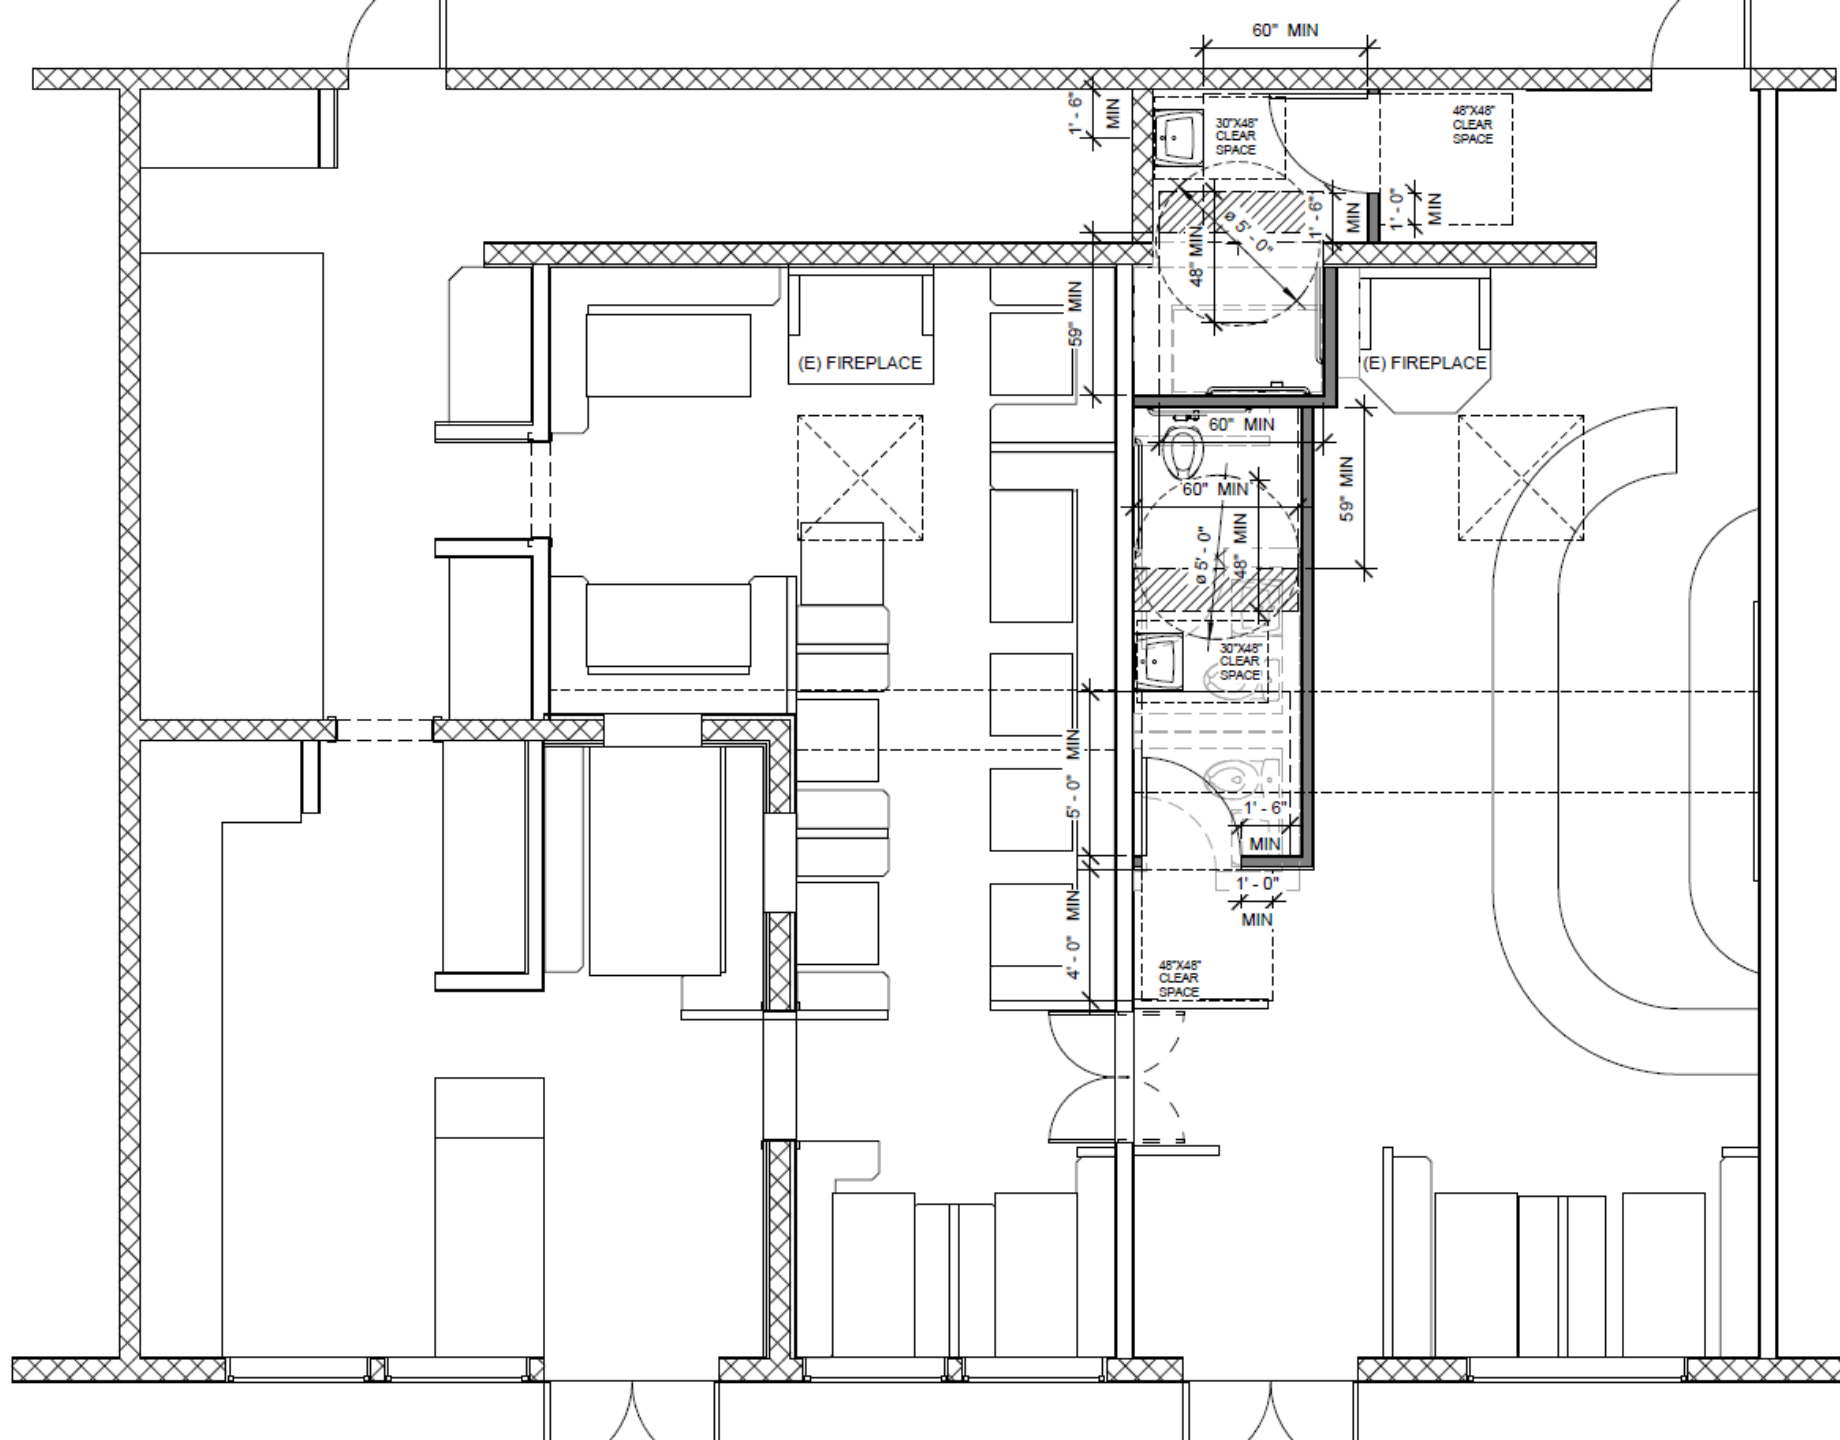

# Pillar Point Harbor Ketch Joanne Restaurant ADA Restrooms

Existing  
Conditions

TOTAL NUMBER OF EXISTING  
FIXED SEATING = 55

Inside  
Alternative

Joanne's Ice Cream Cafe

Harbor Bar

Half Moon Bay  
Sportfishing & Tackle

Ketch Joanne Restaurant  
& Harbor Bar

Princeton Seafood

Johnson Pier

Outside  
**ALTERNATE "A"**