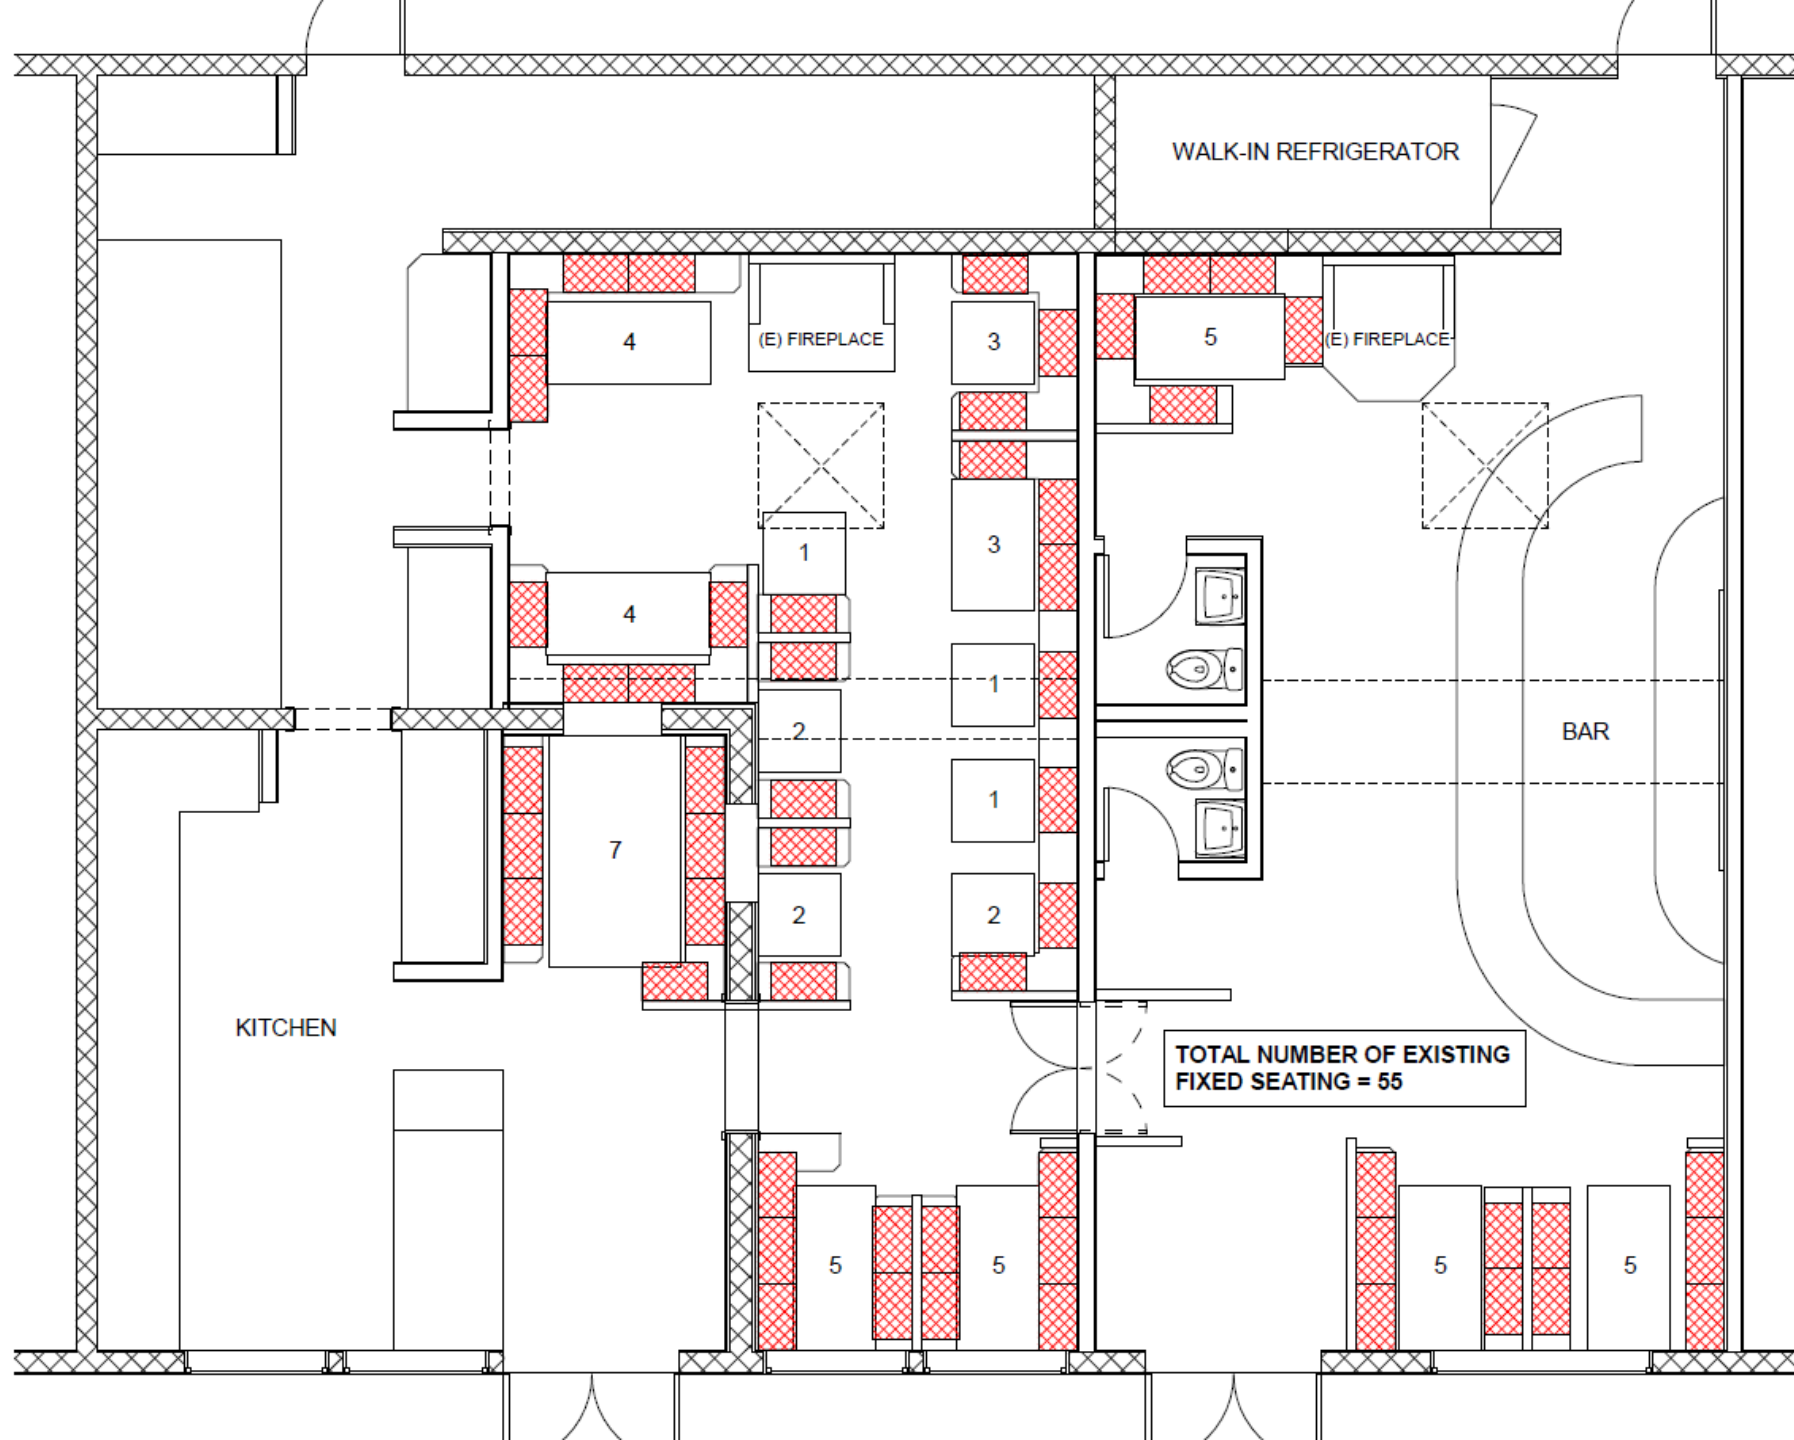

# Pillar Point Harbor Ketch Joanne Restaurant ADA Restrooms

Existing  
Conditions

TOTAL NUMBER OF EXISTING  
FIXED SEATING = 55

Inside  
Alternative

Joanne's Ice Cream Cafe

Harbor Bar

Half Moon Bay  
Sportfishing & Tackle

Ketch Joanne Restaurant  
& Harbor Bar

Princeton Seafood

Johnson Pier

Outside  
**ALTERNATE "A"**