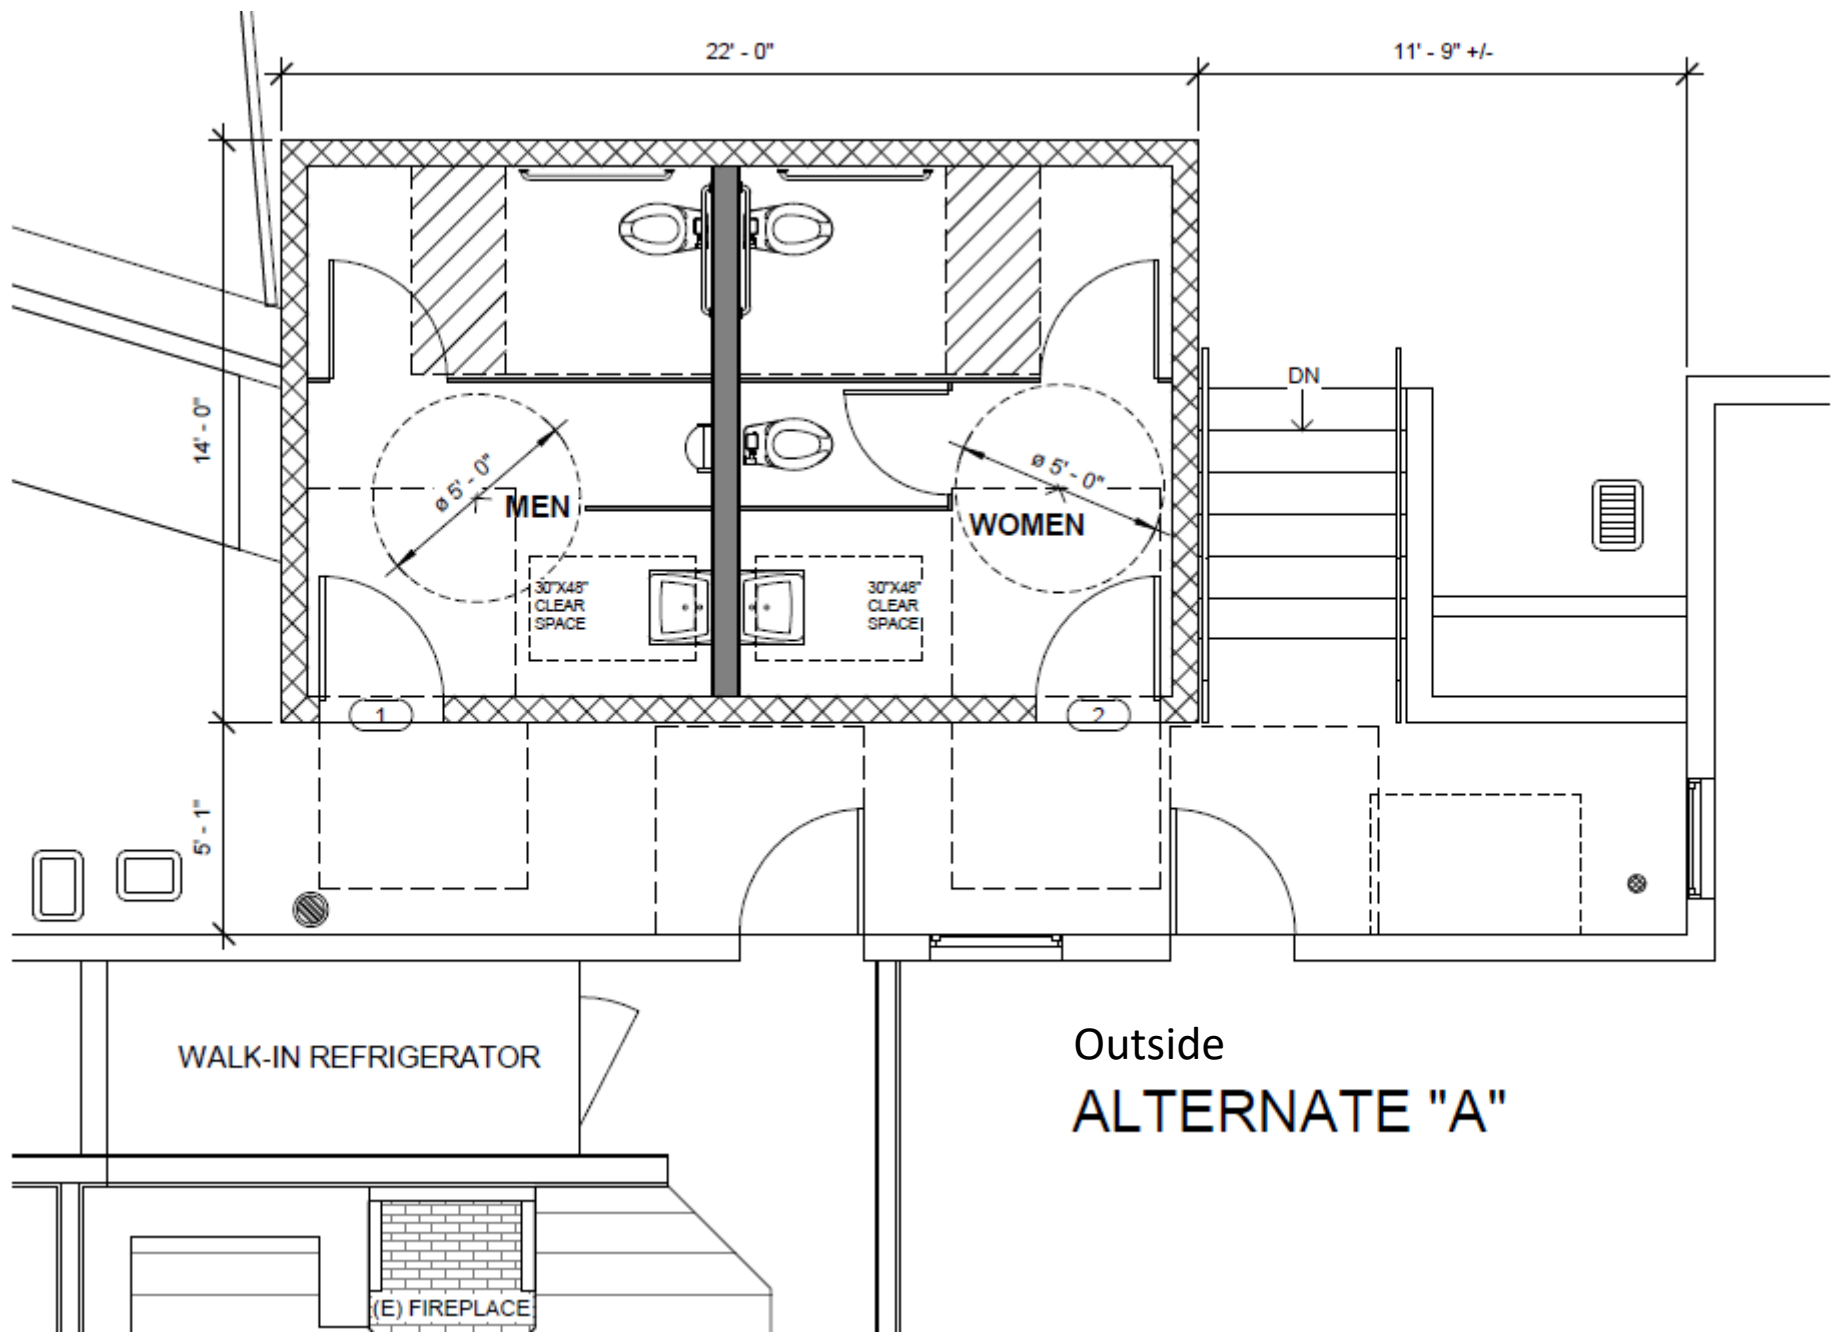

# Pillar Point Harbor Ketch Joanne Restaurant ADA Restrooms

Existing  
Conditions

TOTAL NUMBER OF EXISTING  
FIXED SEATING = 55

Inside  
Alternative

Joanne's Ice Cream Cafe

Harbor Bar

Half Moon Bay  
Sportfishing & Tackle

Ketch Joanne Restaurant  
& Harbor Bar

Princeton Seafood

Johnson Pier

Outside  
**ALTERNATE "A"**